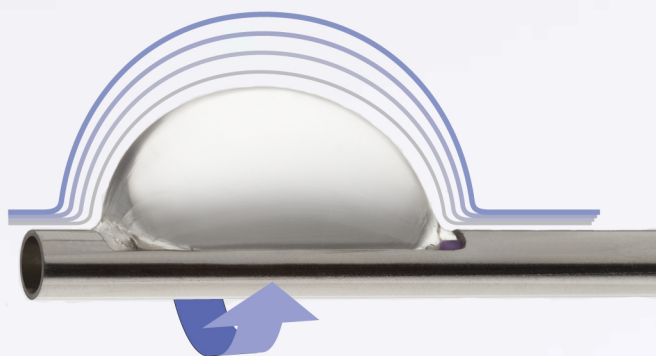

InterV Vector

- Double the lifting pressure
- Trauma and fresh fracture

**Directional
Balloon**

InterV Vector

**Extremely high
lifting pressure**

**Lifting at the
precise point**

**Avoid pressure
where no lifting
is needed**

Ordering information

Product Code

INTV-VEC-15

Size

8 gauge